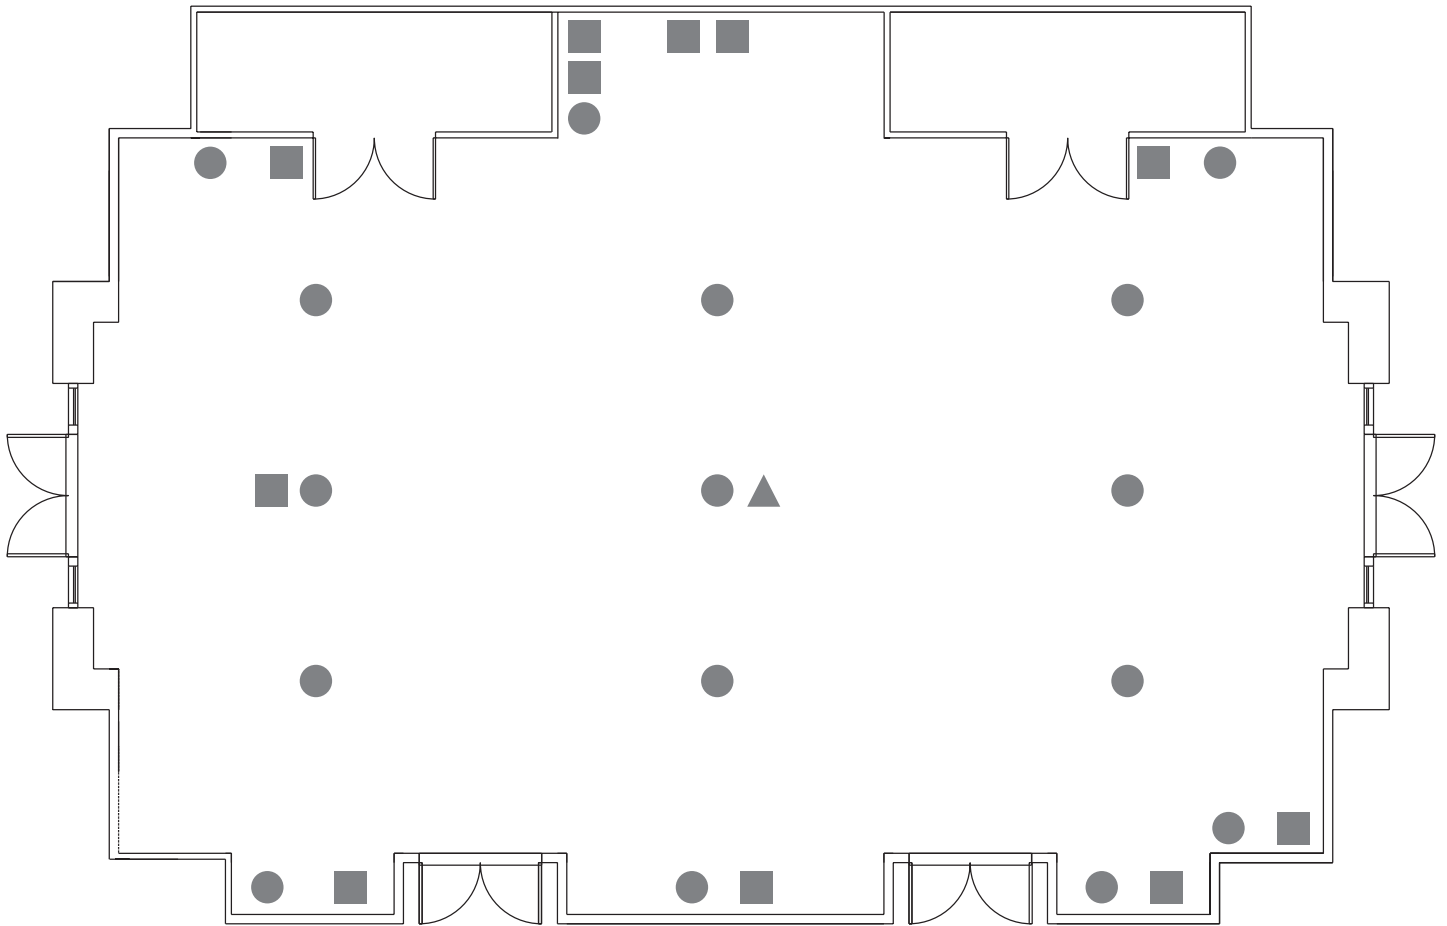

BERNARDUS
LODGE & SPA

MERITAGE BALLROOM

DATA PHONE ● COMPUTER(VIDEO) ▲ ELECTRICAL ■

	DIMENSIONS	SQ. FT.	CEILING	DINNER	RECEPTION	CLASSROOM	THEATER	U-SHAPE	CONFERENCE	HOLLOW SQ.
MERITAGE BALLROOM	36 x 60	2,160	22'	150	200	120	200	65	60	60