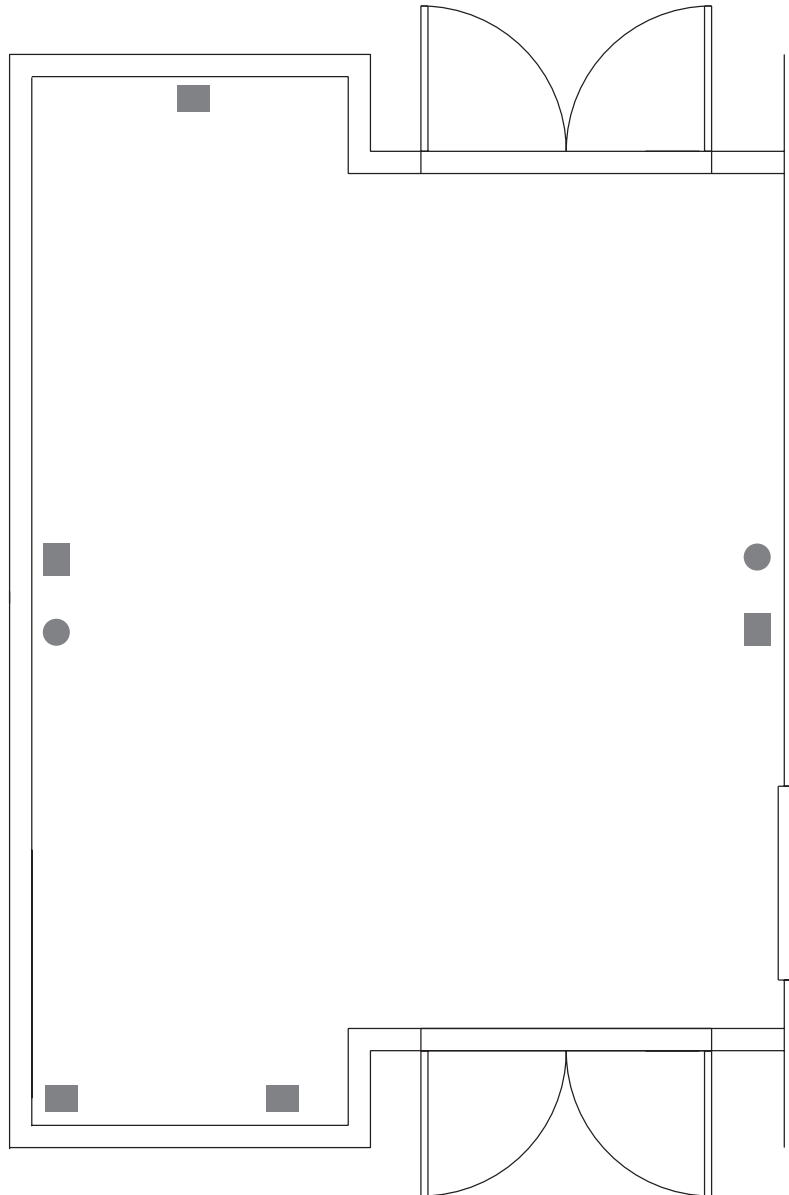

BERNARDUS

LODGE & SPA

ESTATE ROOM

DATA PHONE ● COMPUTER(VIDEO) ▲ ELECTRICAL ■

	DIMENSIONS	SQ. FT.	CEILING	DINNER	RECEPTION	CLASSROOM	THEATER	U-SHAPE	CONFERENCE	HOLLOW SQ.
ESTATE ROOM	15 x 20	300	9'	12	15	-	-	-	12	-