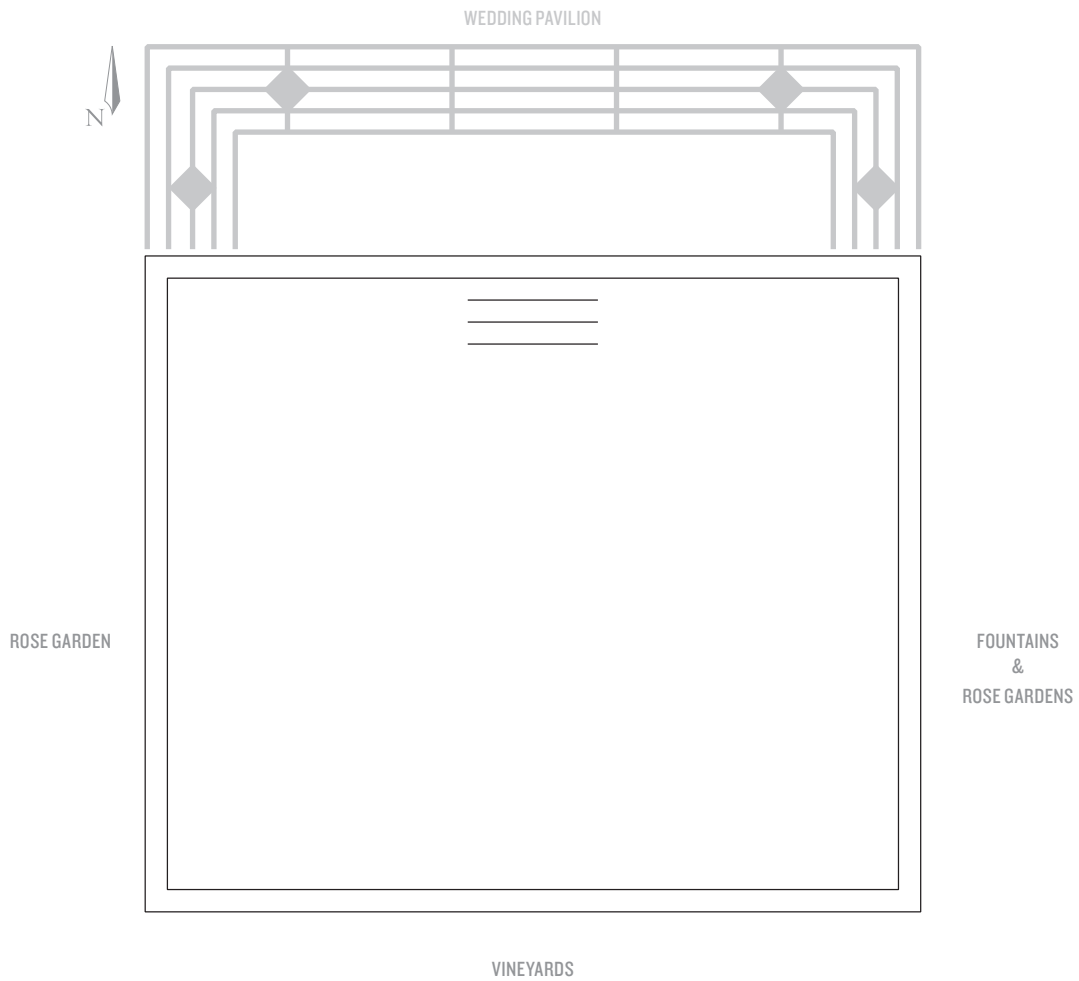

BERNARDUS
LODGE & SPA

WEDDING GARDEN

	DIMENSIONS	SQ. FT.	CEILING	DINNER	RECEPTION	CLASSROOM	THEATER	U-SHAPE	CONFERENCE	HOLLOW SQ.
WEDDING GARDEN	65 x 85	5,525	-	200	250	-	-	-	-	-